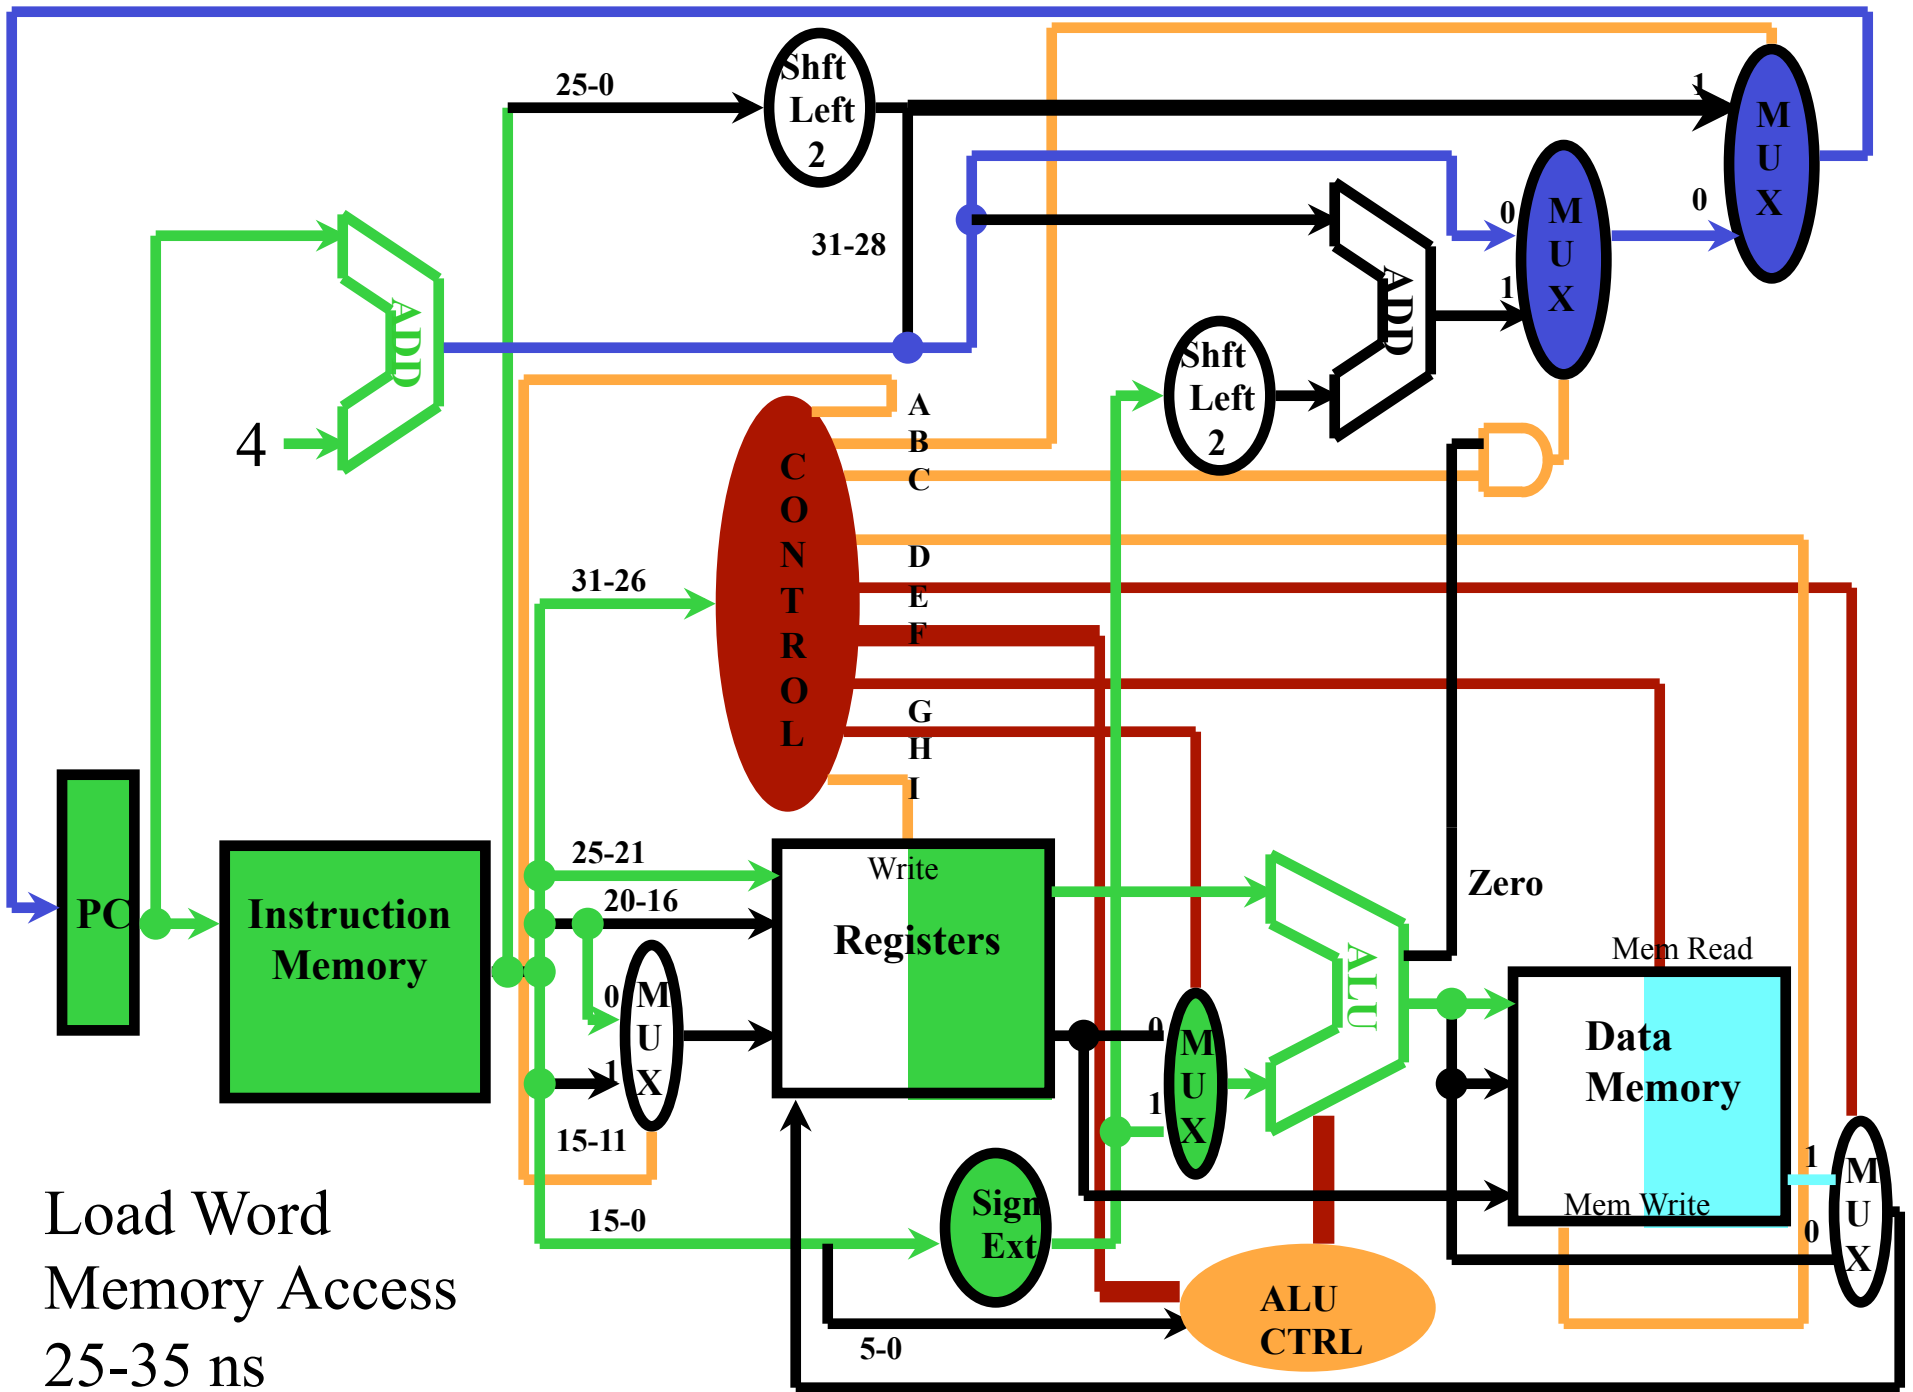

R-Type
Start to
10 ns

R-Type
 Register Rd
 10-15 ns

R-Type
ALU
15-25 ns

R-Type
Reg Write
25-30 ns

Load Word
0-10 ns

Load Word
Reg Read
10-15 ns

Load Word
Memory Access
25-35 ns