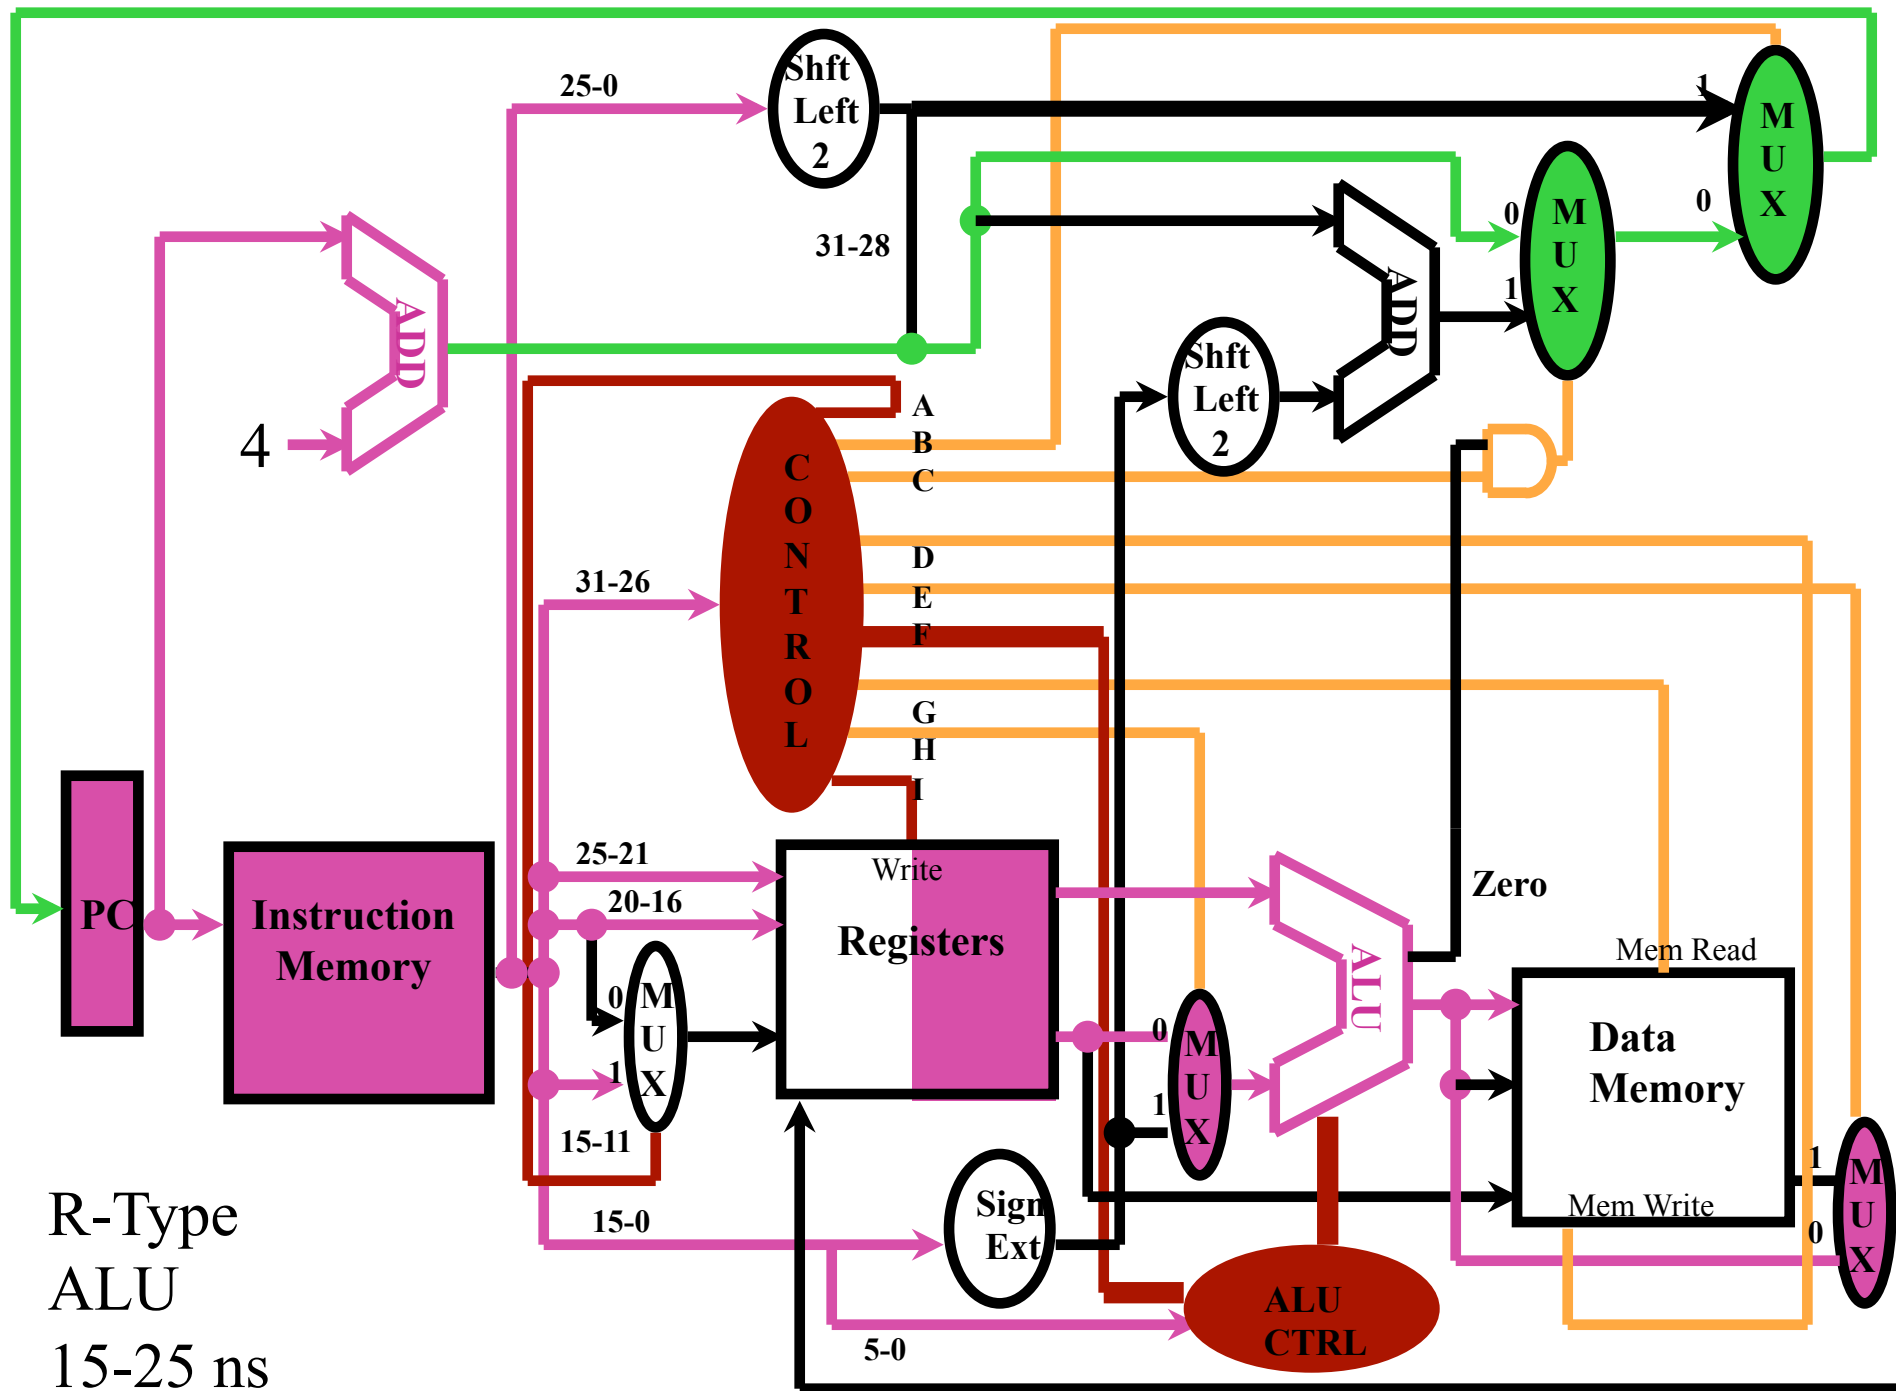

R-Type
Start to
10 ns

R-Type
 Register Rd
 10-15 ns

R-Type
ALU
15-25 ns

R-Type
Reg Write
25-30 ns

Load Word
0-10 ns

Load Word
Reg Read
10-15 ns

Load Word
Memory Access
25-35 ns