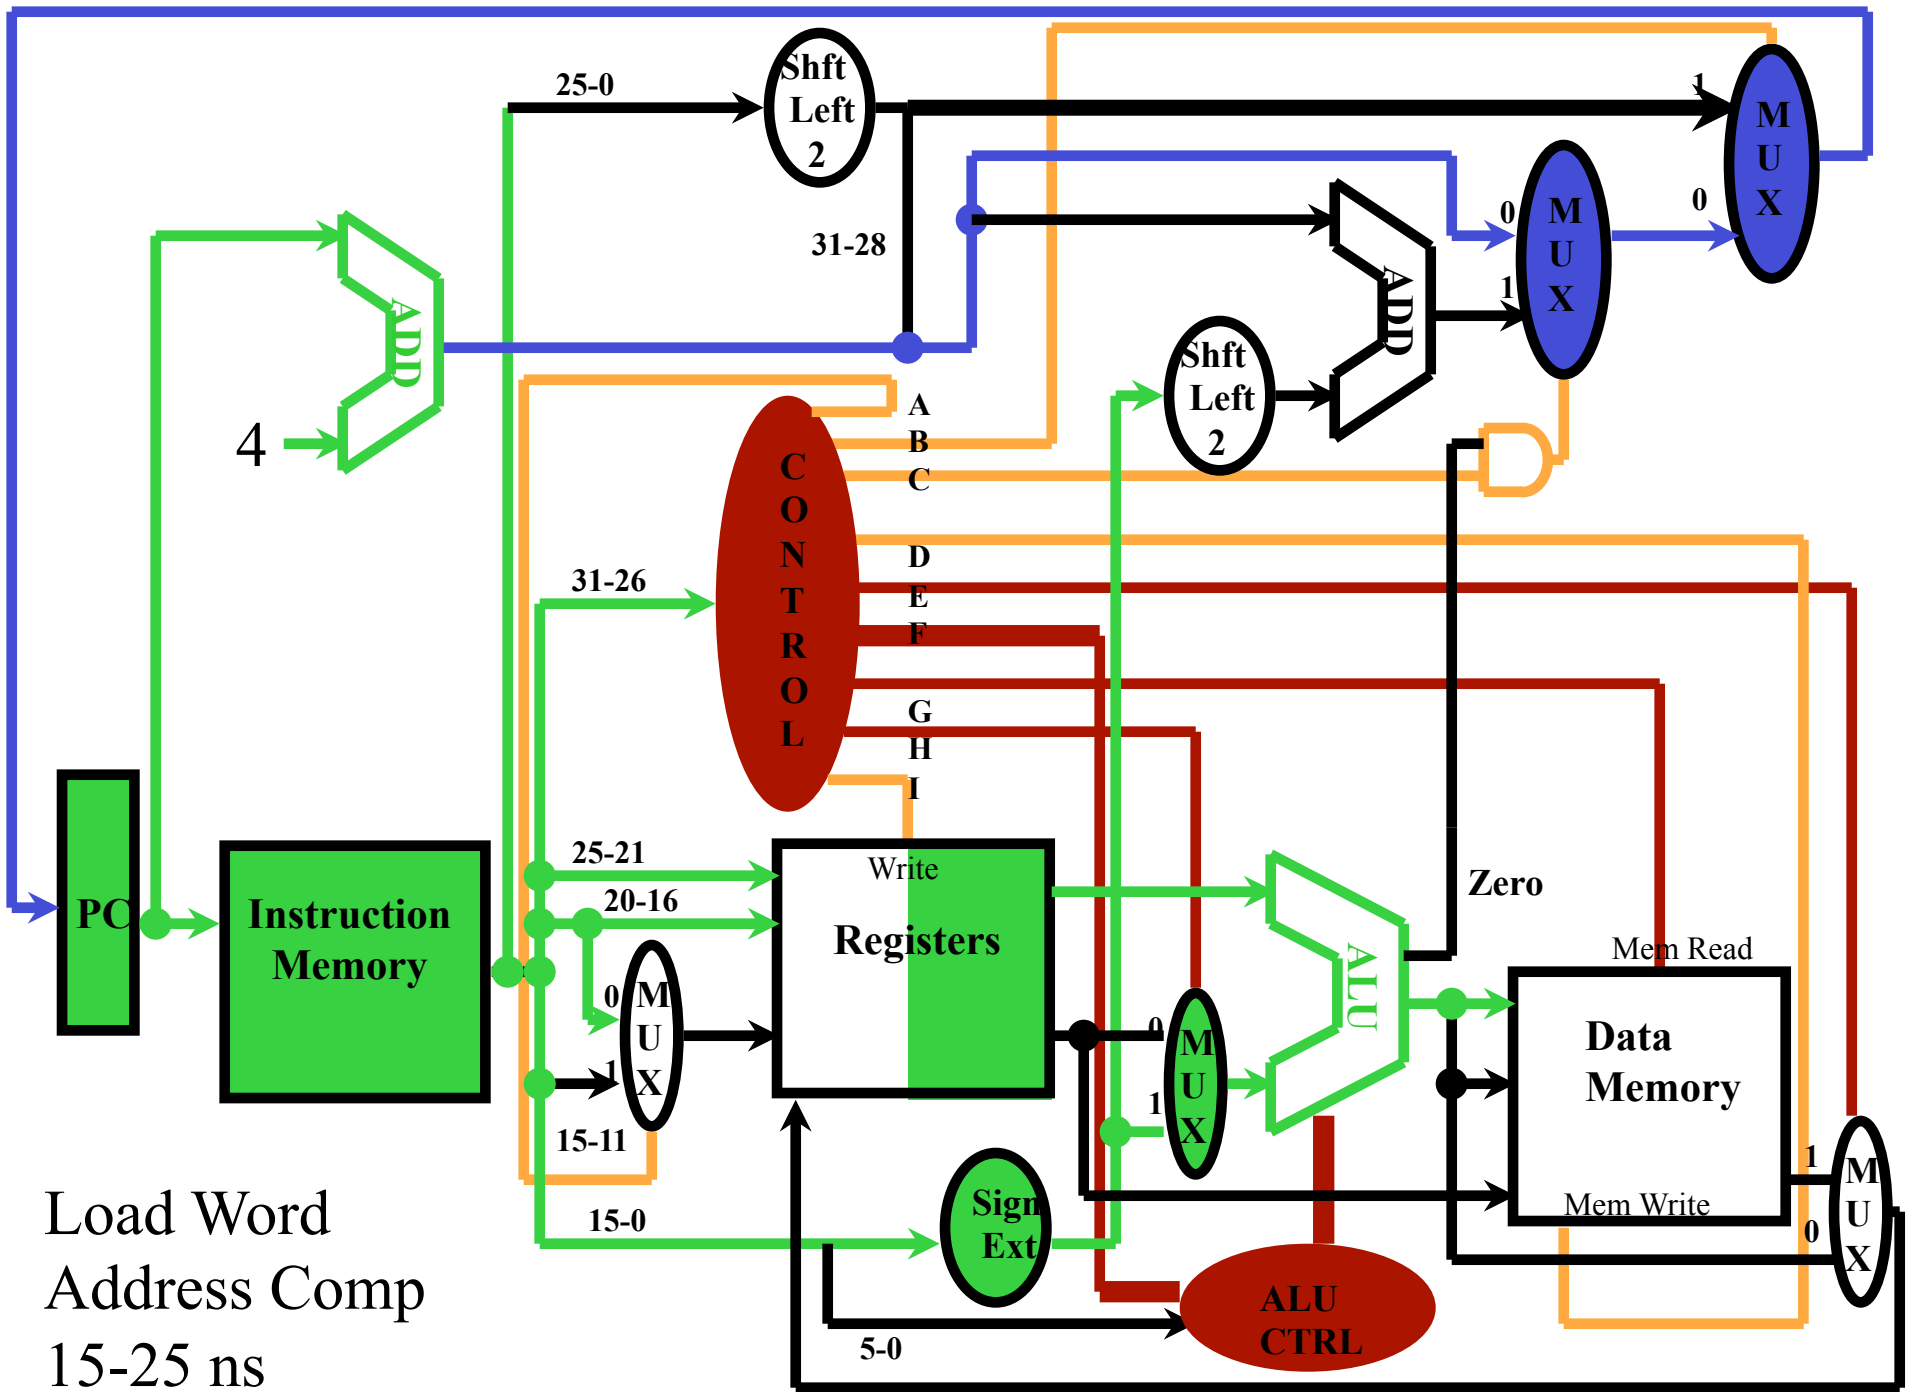

R-Type
Start to
10 ns

R-Type
 Register Rd
 10-15 ns

R-Type
ALU
15-25 ns

R-Type
Reg Write
25-30 ns

Load Word
0-10 ns

Load Word
Reg Read
10-15 ns

Load Word
Memory Access
25-35 ns