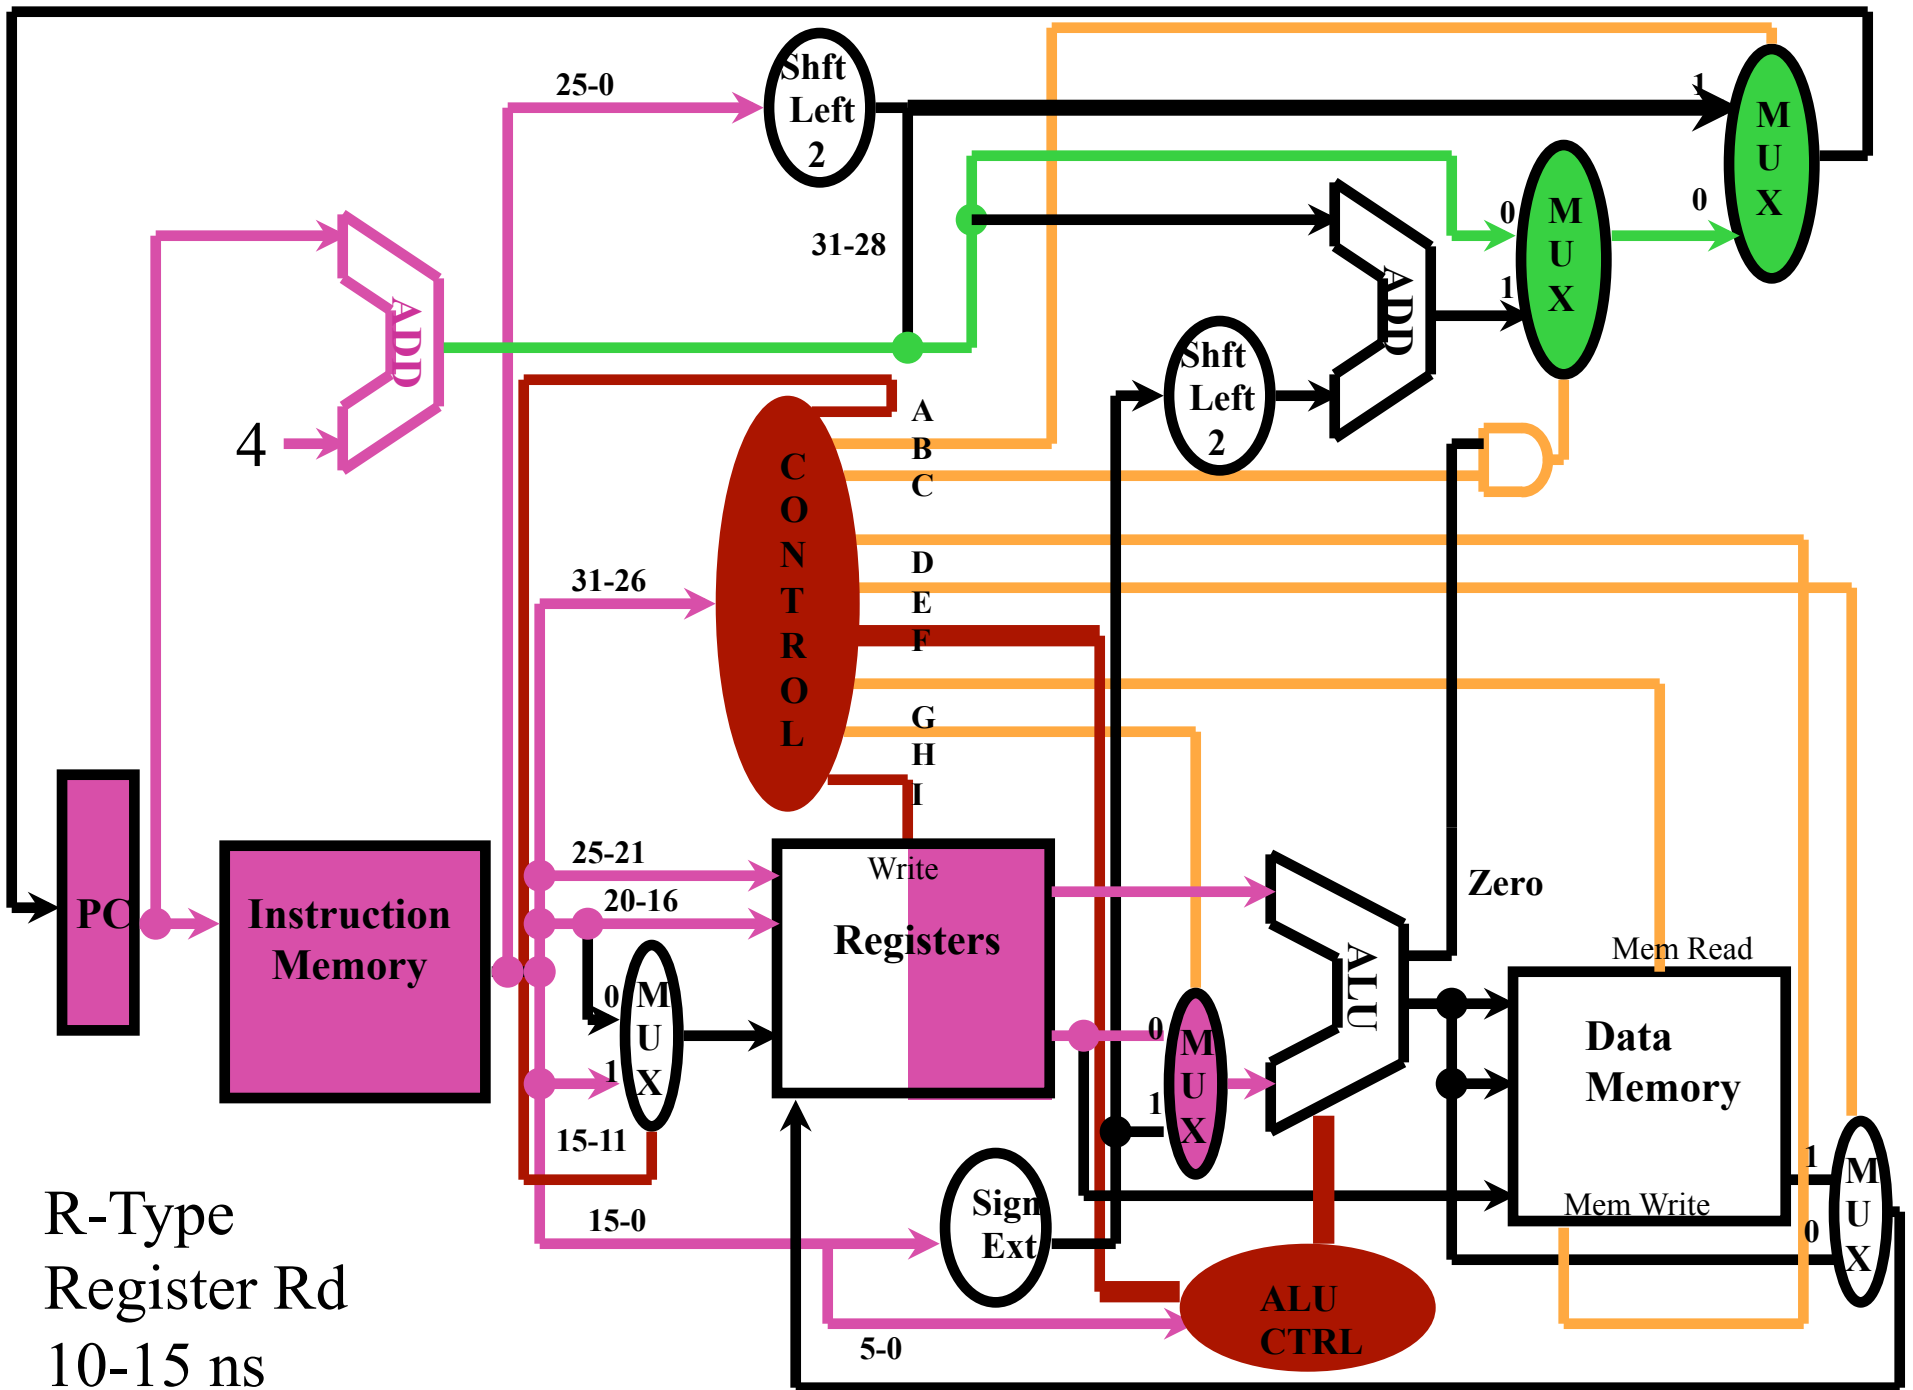

R-Type
Start to
10 ns

R-Type
 Register Rd
 10-15 ns

R-Type
ALU
15-25 ns

R-Type
Reg Write
25-30 ns

Load Word
0-10 ns

Load Word
Reg Read
10-15 ns

Load Word
Memory Access
25-35 ns