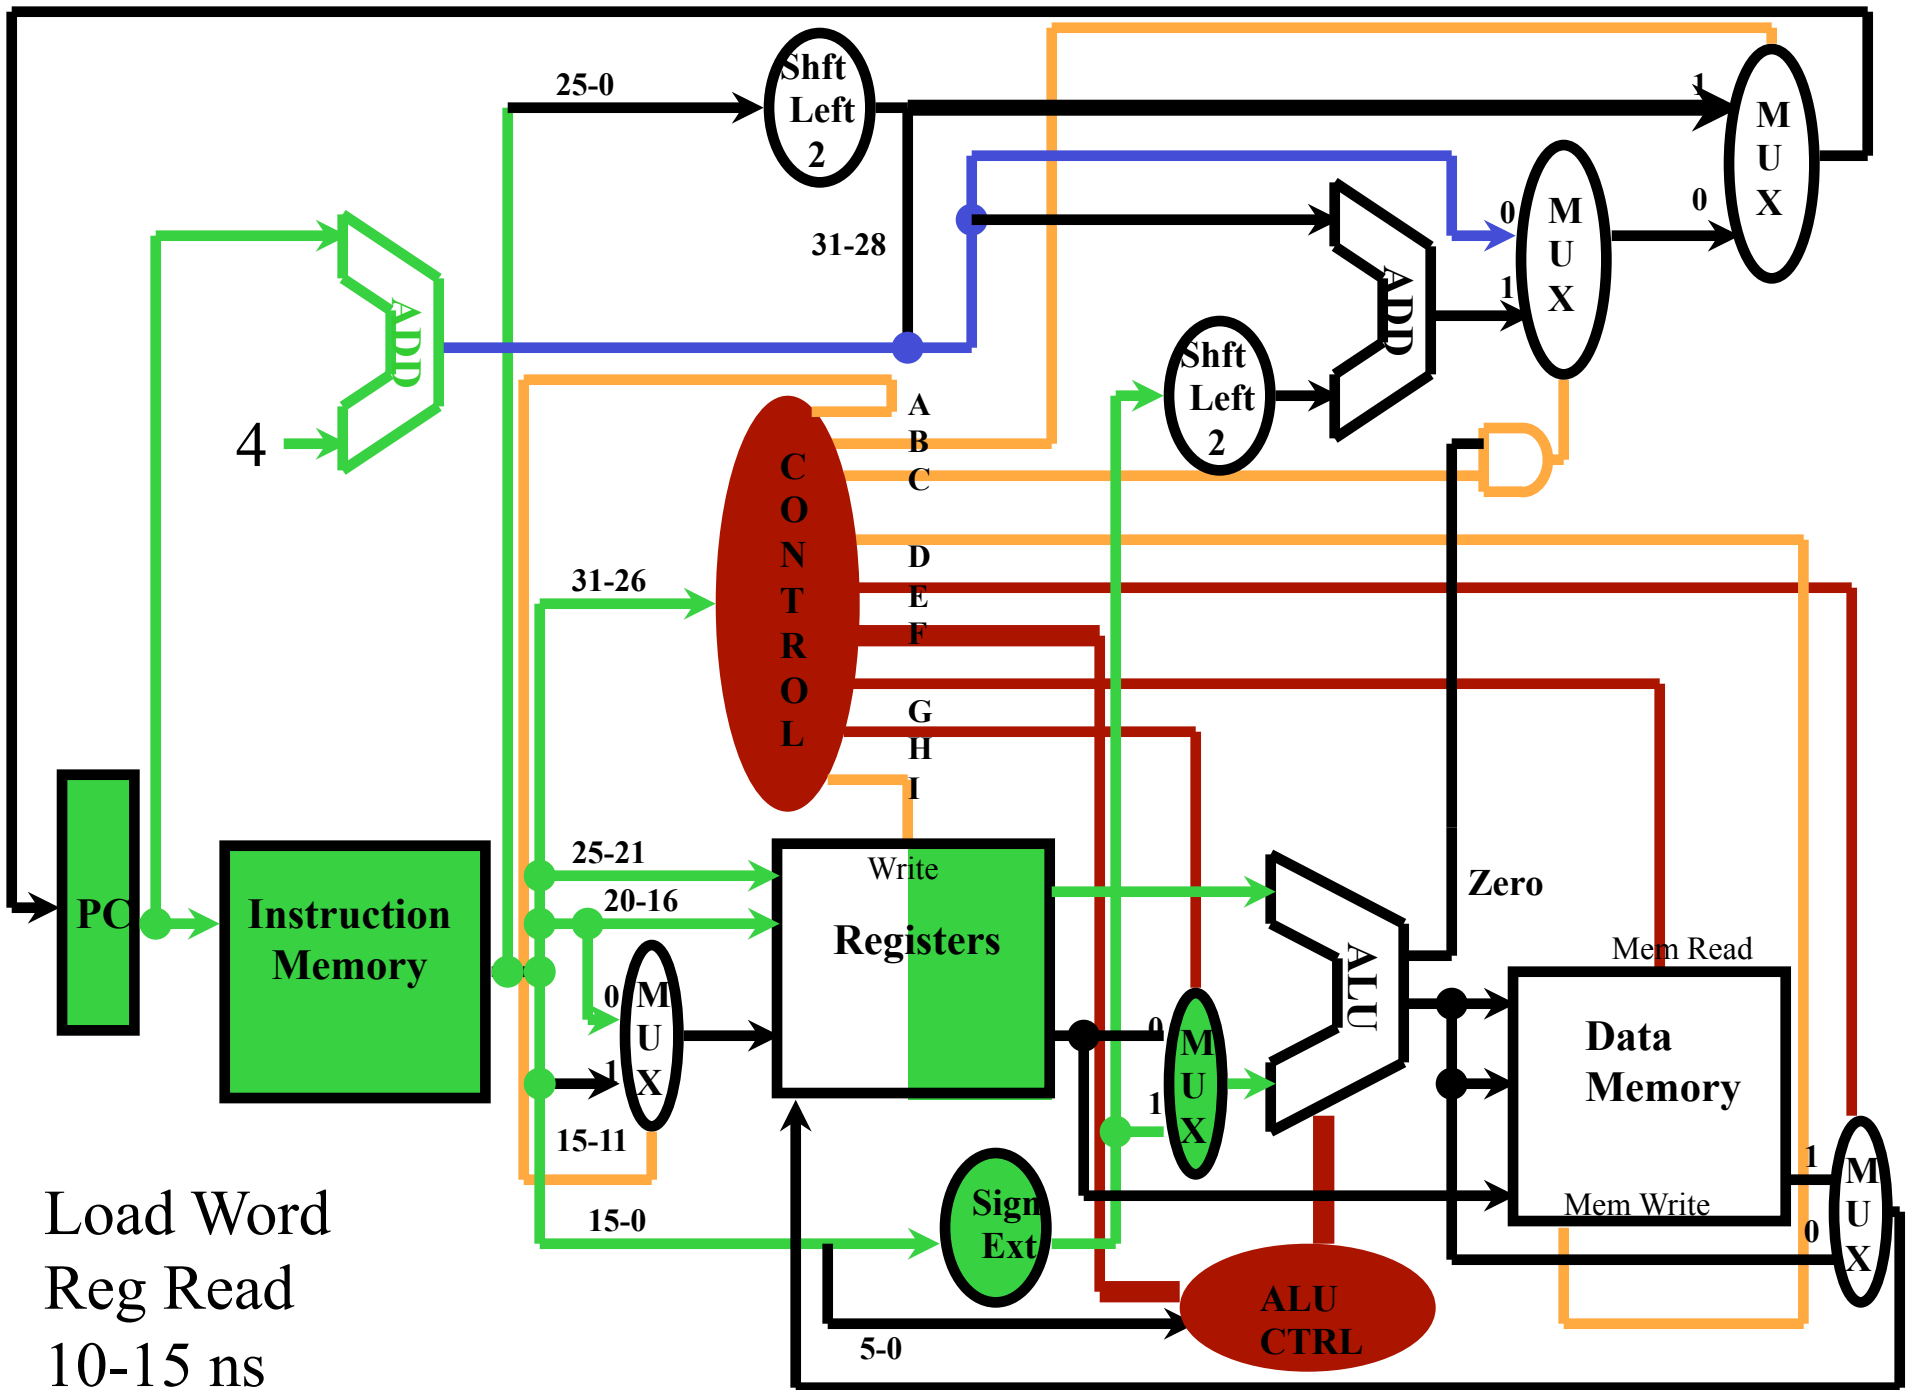

R-Type
Start to
10 ns

R-Type
 Register Rd
 10-15 ns

R-Type
ALU
15-25 ns

R-Type
Reg Write
25-30 ns

Load Word
0-10 ns

Load Word
Reg Read
10-15 ns

Load Word
Memory Access
25-35 ns