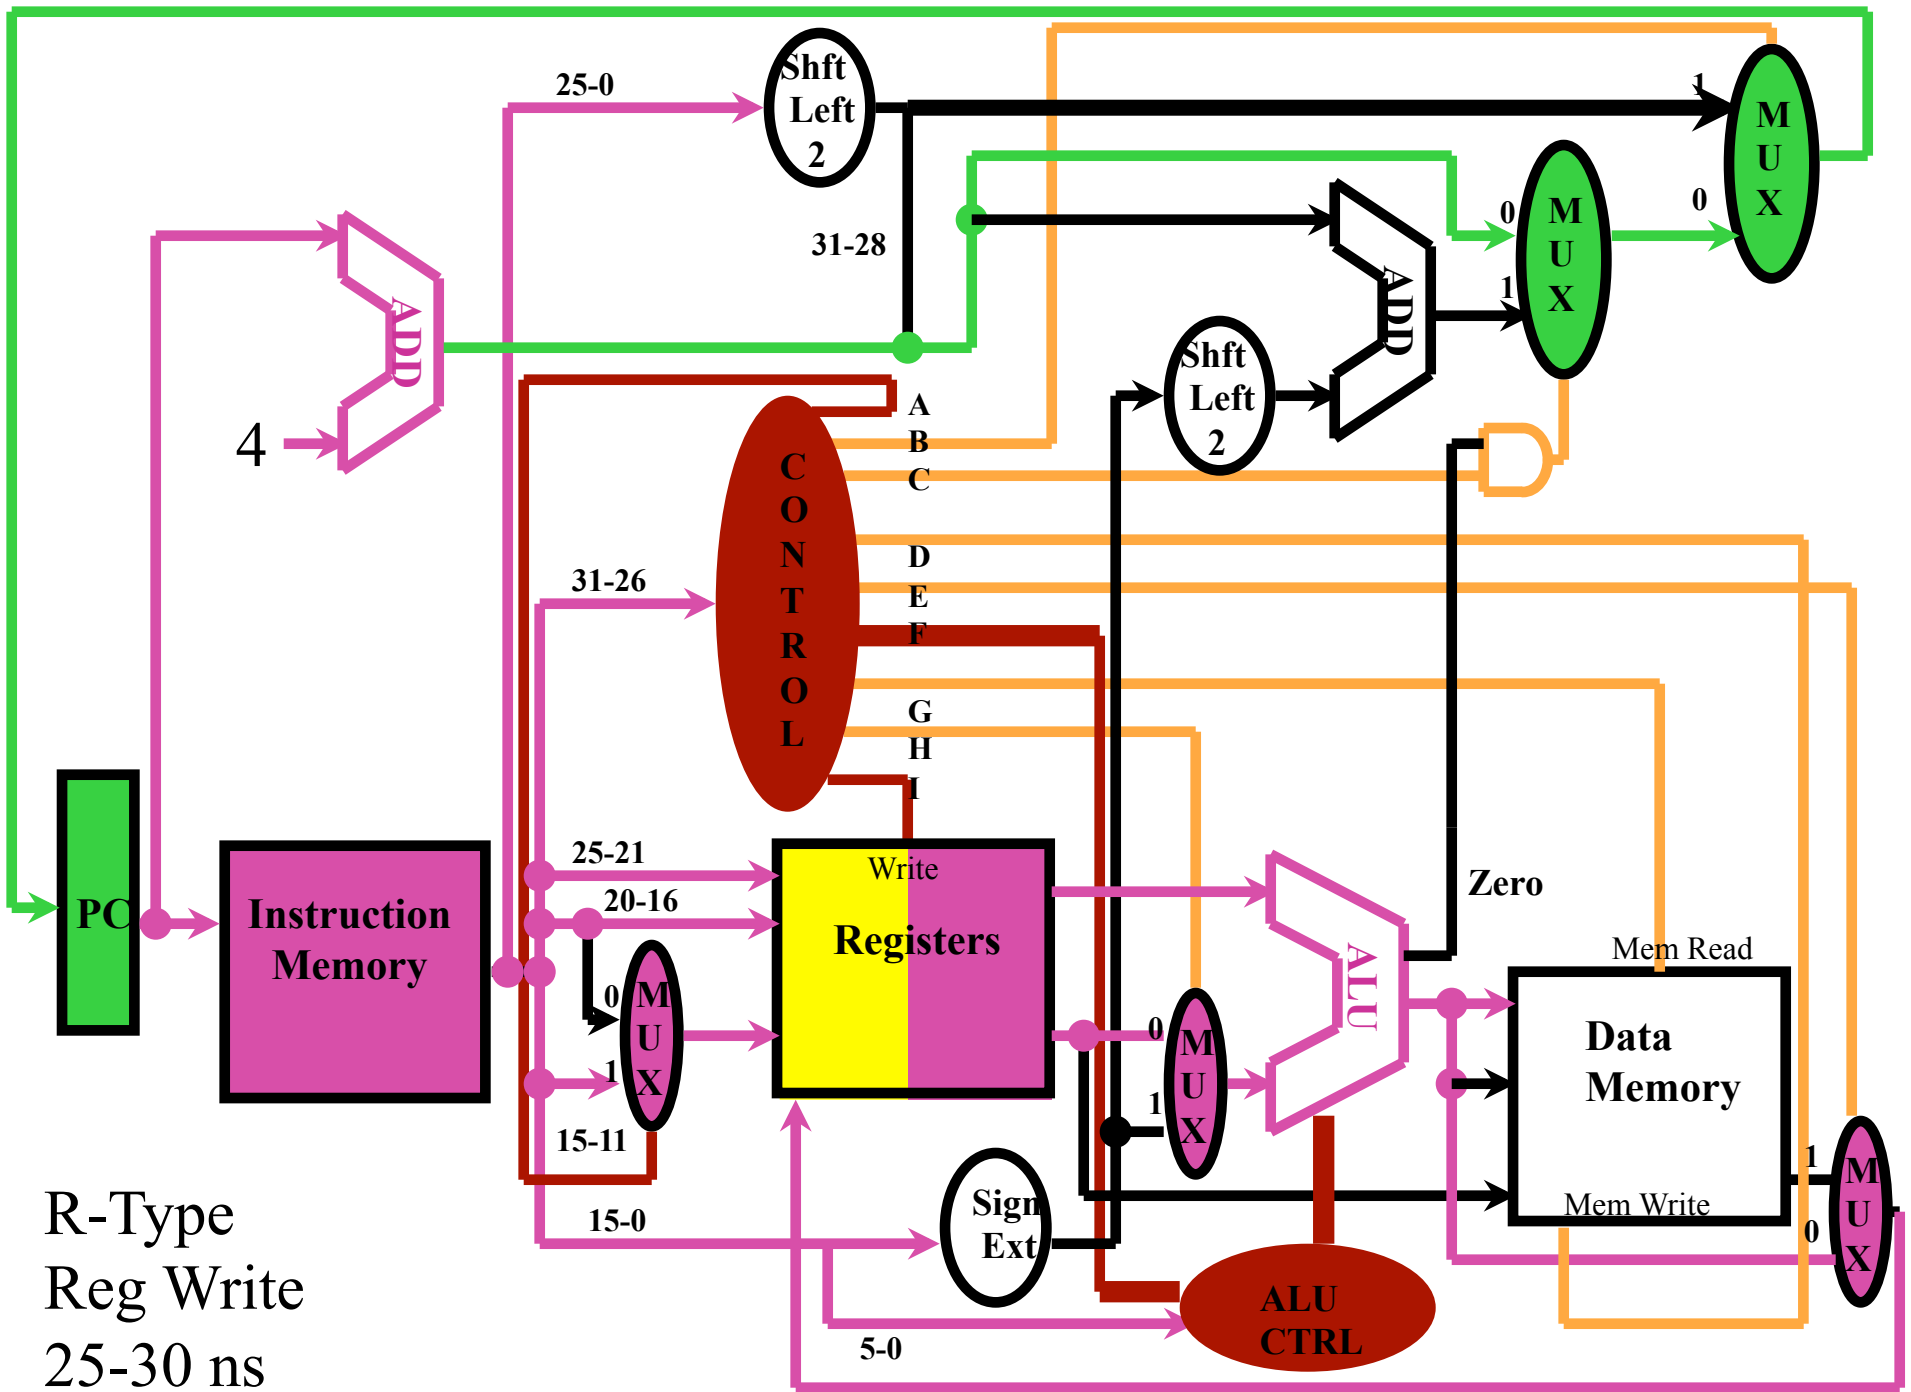

R-Type
Start to
10 ns

R-Type
 Register Rd
 10-15 ns

R-Type
ALU
15-25 ns

R-Type
Reg Write
25-30 ns

Load Word
0-10 ns

Load Word
Reg Read
10-15 ns

Load Word
Memory Access
25-35 ns