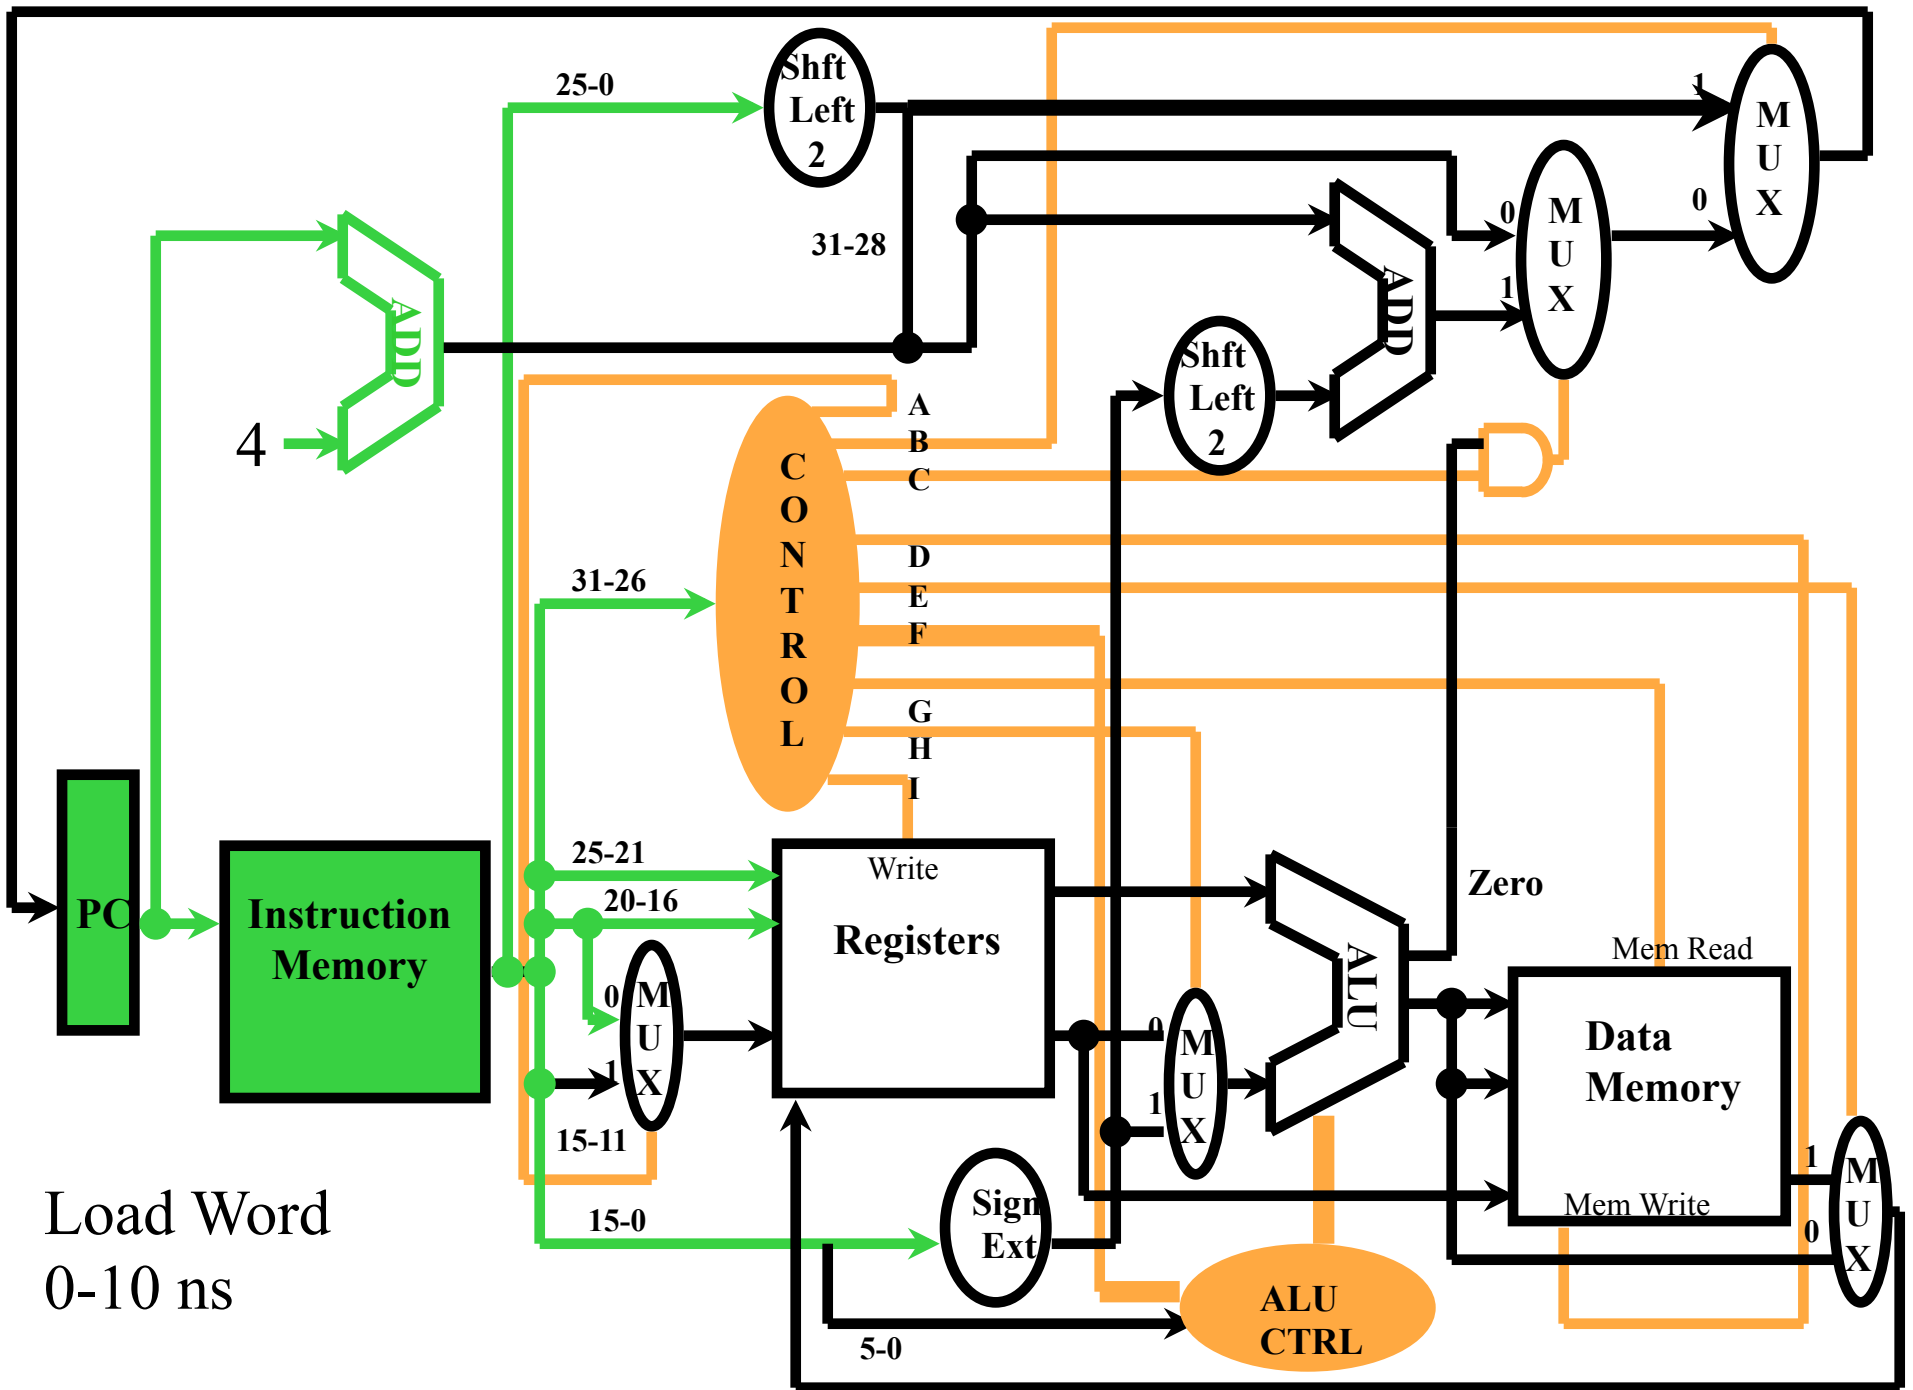

R-Type
Start to
10 ns

R-Type
 Register Rd
 10-15 ns

R-Type
ALU
15-25 ns

R-Type
Reg Write
25-30 ns

Load Word
0-10 ns

Load Word
Reg Read
10-15 ns

Load Word
Memory Access
25-35 ns