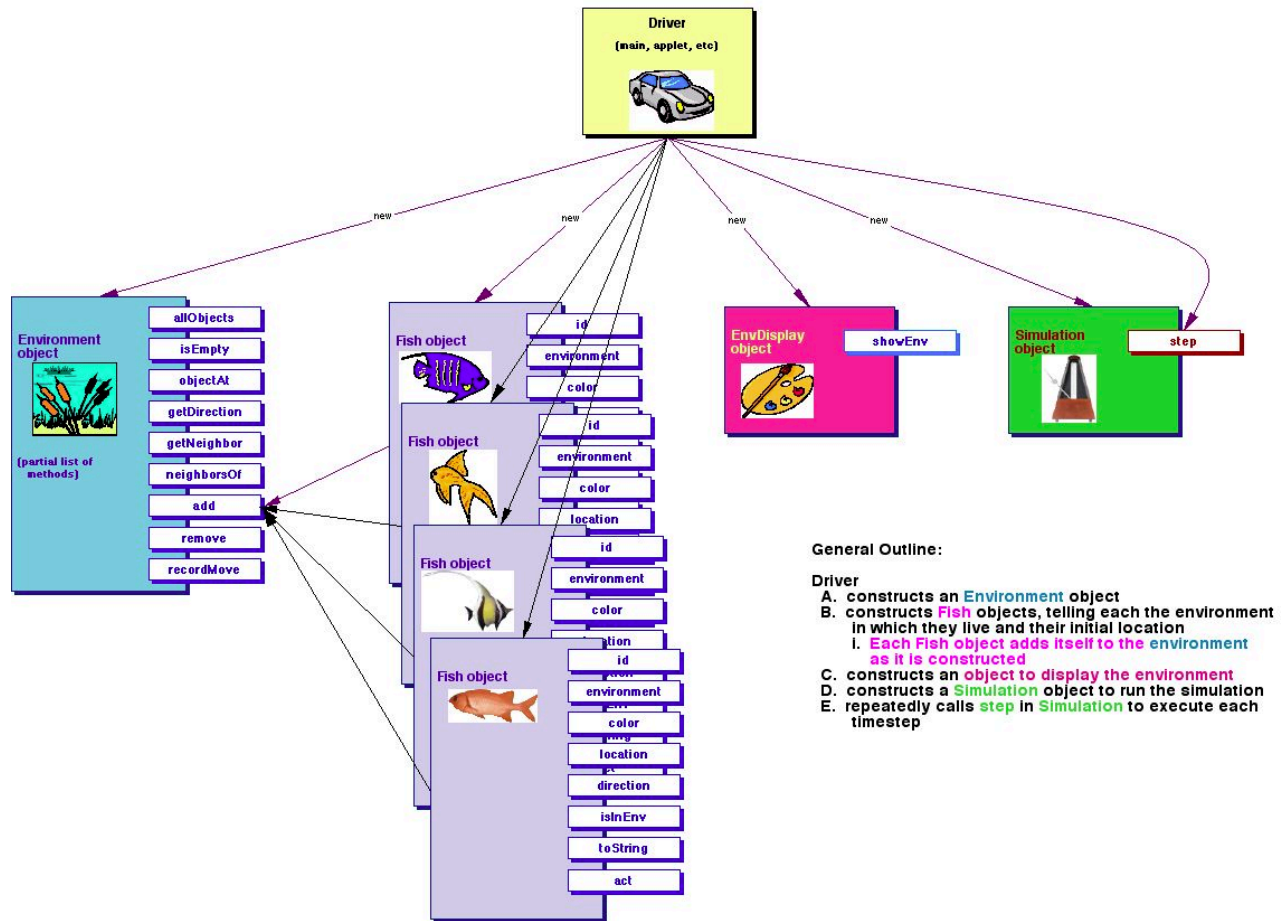

# Marine Biology Simulation Case Study

## *The Driver*

This diagram created using Inspiration® by Inspiration Software, Inc.

Go to diagrams for:

**Overview:** [Cast of Characters](#) | [The Driver](#)

**Initial Program:** [Simulation: step](#) | [Fish: act and move](#) | [nextLocation](#) | [emptyNeighbors](#)

**Breeding and Dying:** [Fish: modified act method](#) | [move](#) | [breed](#) | [die](#)

**Specialized Fish:** [DarterFish](#) | [DarterFish: move](#) | [SlowFish: nextLocation](#)

**Environment Implementations:** [Environment Class Hierarchy](#)